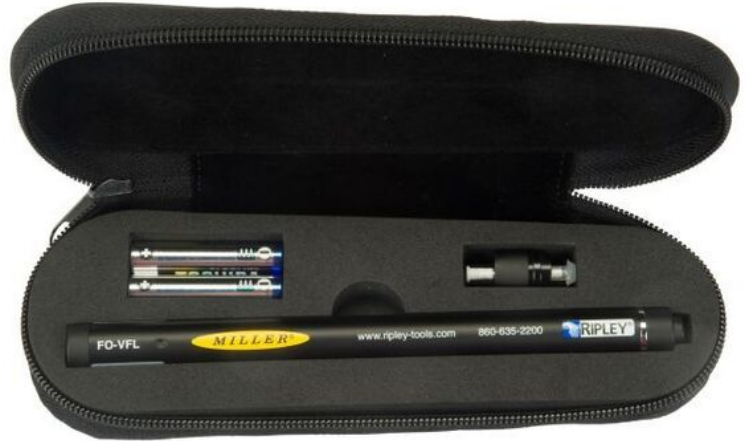

# Visible laser pen (Visual Fault Locator)

## DESCRIPTION

Simple and convenient test tool to identify the location of a break, microbend, or other discontinuity in fiber optic network.

Product number	Product name
1649559	Visual Fault Locator 650nm for 2.5 and 1.25 connectors
16505001	Visible Laser Pen 650nm for 2.5mm connectors 1mW
16910001	VLP-5 Connector Adaptor 2.5mm to 1.25mm